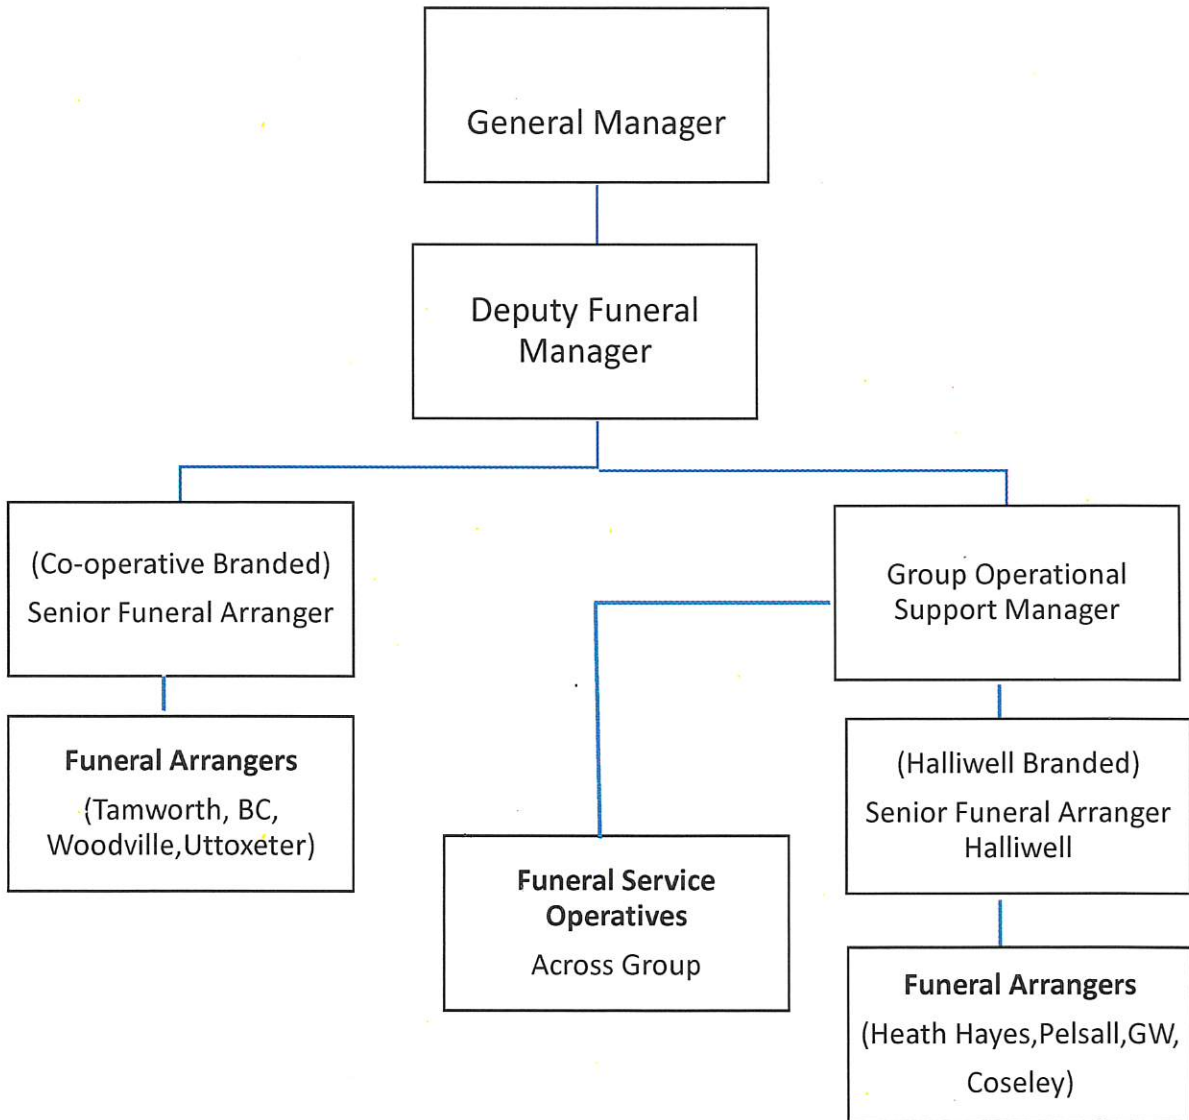

Tamworth Co-operative Funeral Service

Organisational Chart

(Headcount of 35 overall, including General Manager)

September 2021